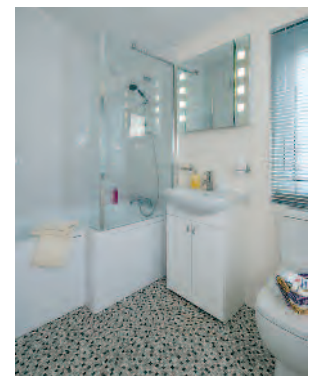

A stylish well fitted kitchen boosts a large range oven and cooker hood, freestanding luxury fridge freezer, integrated dishwasher and microwave, integrated wine cooler, pop up socket tower, 1 ½ bowl sink and designer tap and soft closers drawers and cupboard doors. The separate dining area has a glass inlaid table and six chairs, whilst the lounge has a feature fire and glass inlaid coffee table. The useful separate utility room has an integrated washer dryer, storage facilities and door to the exterior. LED or low voltage lighting throughout, condensing central heating boiler and energy efficient appliances are all included.

### STANDARD FEATURES

- Pre galvanised I beam chassis
- Upvc double glazed windows & doors
- Extra insulation
- Lagged pipes
- Gas combi central heating system
- Steel pantile roof
- Domestic guttering & downpipes
- Vaulted ceiling throughout
- Feature patio doors to the front
- Dining table & six chairs
- Coffee table
- Range oven & grill
- Stainless steel large cooker hood
- Wine cooler
- Luxury freestanding fridge freezer
- Integrated dishwasher
- Integrated microwave
- Pop up socket tower in island unit
- Soft closers to kitchen drawers and cupboard doors
- Feature lighting
- Box divan beds in all bedrooms
- Ample storage space
- Feature headboards
- L shaped feature bath
- Feature bathroom LED mirrors
- Thermostatic shower
- Separate utility room
- Integrated washer/dryer
- LED & low voltage lighting throughout
- Energy efficient appliances