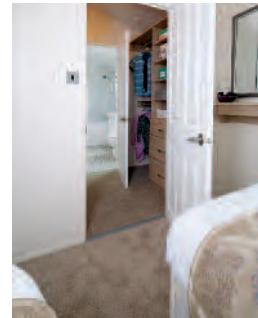

SPECIFICATION

STANDARD FEATURES

- Pre galvanised I beam chassis
- Upvc double glazed windows & doors
- Extra insulation
- Lagged pipes
- Gas combi central heating system
- Steel pantile roof
- Domestic guttering & downpipes
- Vaulted ceiling throughout
- Feature patio doors to the front
- Dining table & six chairs
- Coffee table
- Range oven & grill
- Stainless steel large cooker hood
- Wine cooler
- Luxury freestanding fridge freezer
- Integrated dishwasher
- Integrated microwave
- Pop up socket tower in island unit
- Soft closers to kitchen drawers and cupboard doors
- Feature lighting
- Box divan beds in all bedrooms
- Ample storage space
- Feature headboards
- L shaped feature bath
- Feature bathroom LED mirrors
- Thermostatic shower
- Separate utility room
- Integrated washer/dryer
- LED & low voltage lighting throughout
- Energy efficient appliances

DELTA CARAVANS International Ltd.,

240 Leads Road, Hull,

East Riding of Yorkshire, HU7 0DF

Tel: (01482) 788088 Fax: (01482) 788090

Email: info@deltacaravans.co.uk www.deltacaravans.co.uk

Whilst all the information contained in this leaflet is correct at the time of printing, it may be that because of the use of alternative materials or the shortage of supplies, alterations may have to be made to the models in this leaflet. Particulars of any changes may be obtained from your caravan dealer. All colours have been matched as close as printing techniques allow, slight variations may occur when compared to the actual fabrics.

Televisions, videos and other props are purely for display purposes only and not included with the caravan.